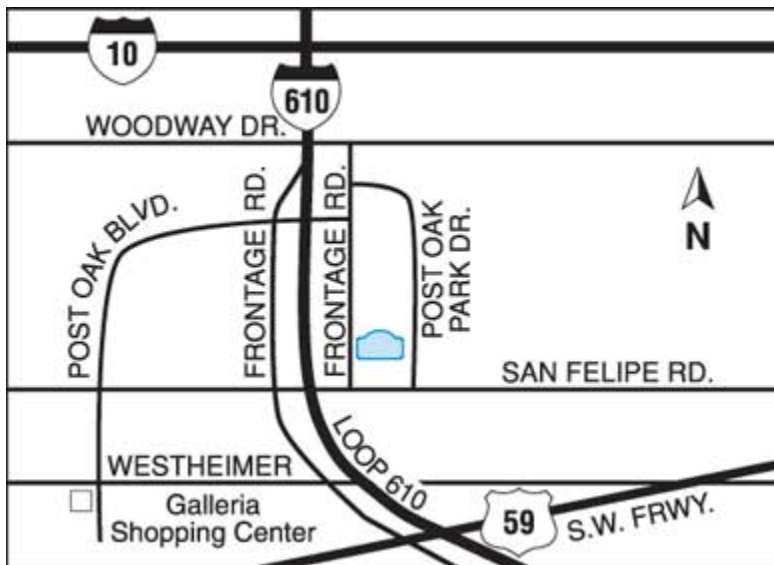

Directions to:

La Quinta Inn & Suites Houston Galleria Area

1625 West Loop South
Houston, TX 77027

Phone: 1-713-355-3440

Fax: 1-713-355-2990

Directions from Local Airport(s):

George Bush Intercontinental Airport

Take Beltway 8/I-45 exit. Go West on Beltway 8 (Sam Houston Parkway). Exit I-45 South. Exit Loop 610 West, and continue to 610 South. Exit Post Oak. Go through the light at Post Oak and u-turn at San Felipe.

William P. Hobby Airport

45 North to 610 West. 610 will curve to North. Exit Westheimer. Go through lights at Westheimer and San Felipe. Hotel is on the service road on the right.

Directions

Loop 610 S-bound: exit 9A-San Felipe. U-turn at light, N. on Frontage Rd. Loop 610 N-bound: exit 9-San Felipe. Go through light on Frontage Rd.